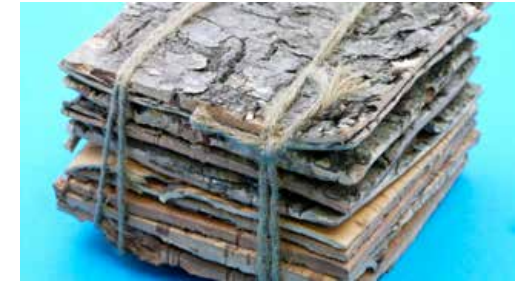

Bark Squares (10)

Natural bark squares. 10cm. Bundle of 10.

AP/2198/BSQ